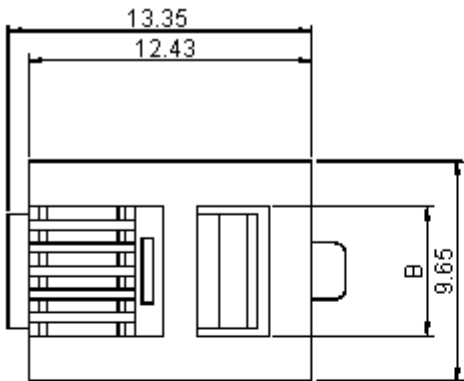

Modular Plugs

Dimensions : Millimetres

Specifications:

Materials

Housing : Polycarbonate.
Contact : Copper alloy, gold plated