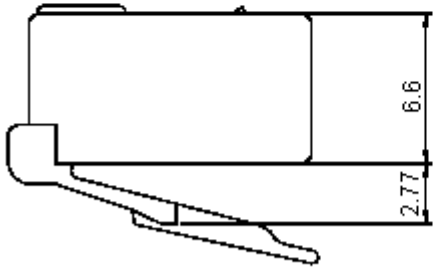

Modular Plugs

Dimensions : Millimetres

Specifications:

Materials

Housing : Polycarbonate.
Contact : Copper alloy, gold plated