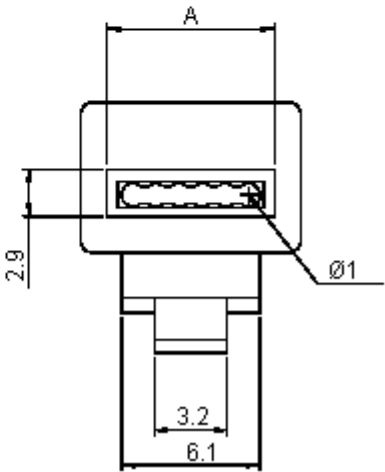

Modular Plugs

Dimensions : Millimetres

Specifications:

Materials

Housing : Polycarbonate.
Contact : Copper alloy, gold plated